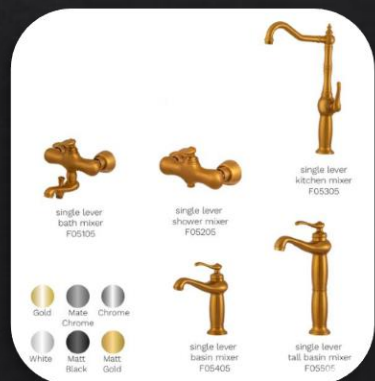

Code: Avatar
Size :88*45
Color scheme

Code : Felorida
Size :80*47
Color scheme

Code: Ada
Size :80*45
Size :92*47
Color scheme

Code : Herbod
Size:80*38
Color scheme

Code: 60
Size: 100*45
(Sizing)
Color scheme

Code : 1043
Size :100*47
Color scheme

Code : Crystal
Size:100*50
(Sizing)
Color scheme

Code : Alper
Size:100*50
(Sizing)
Color scheme

Code: 01
Size:88*47
Color scheme

FAUCETS

Single Lever Concealed
Bath Shower Mixer
F50111

Single Lever Concealed
Toilet Mixer
F52204

Single Lever Concealed
Bath Shower Mixer
F51101

Single Lever Concealed
Bath Shower Mixer
F52104

Single Lever Concealed
Toilet Mixer
F51201

Single Lever Concealed
Basin Mixer
F51401